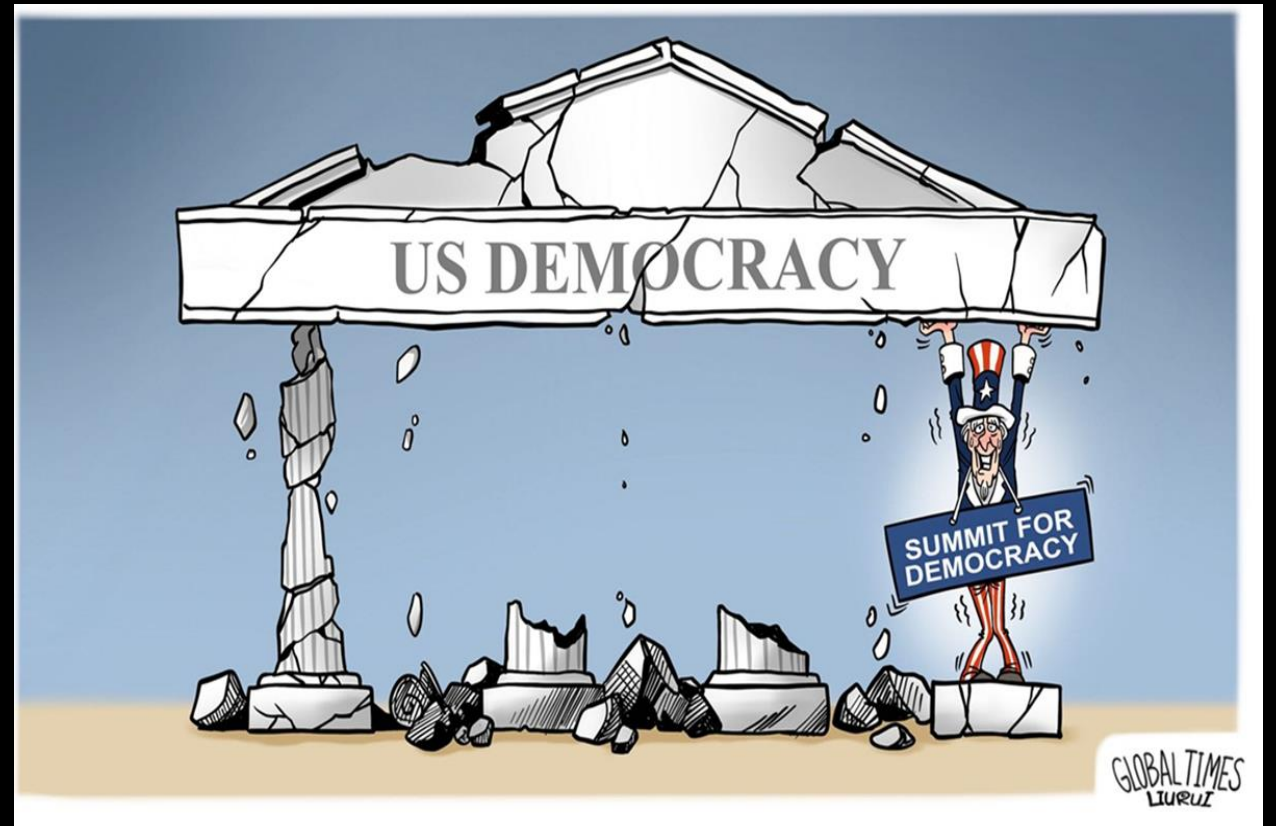

Choose Democracy

Offering citizens, a quick assessment of the state of democracy in
America **and what they can do about it**

What IF...

There was a web landing page that gave visitors a quick snapshot on the state of democracy in America.

What IF...

This web landing page offered a master ranking meter that quickly informed the visitor whether we were leaning towards choosing democracy or something else.

What IF...

This master rating was based on AI informed analysis of individual news articles, podcast audios or political videos reporting on some aspect of the state of democracy in America.

(+) Movement towards democracy
(-) Movement away way from democracy

-30%

Voting Rights Bill Stalls

+15%

Insurrectionists Charged with Sedition

-5%

GOP Opts Out of Presidential Debates

A close-up photograph of a woman with long, light-colored hair, looking down with a somber and thoughtful expression. Her right hand is pressed against her forehead, suggesting stress or deep contemplation. The background is dark and out of focus, with a hint of a bright, overcast sky on the right side. The overall mood is one of anxiety or uncertainty.